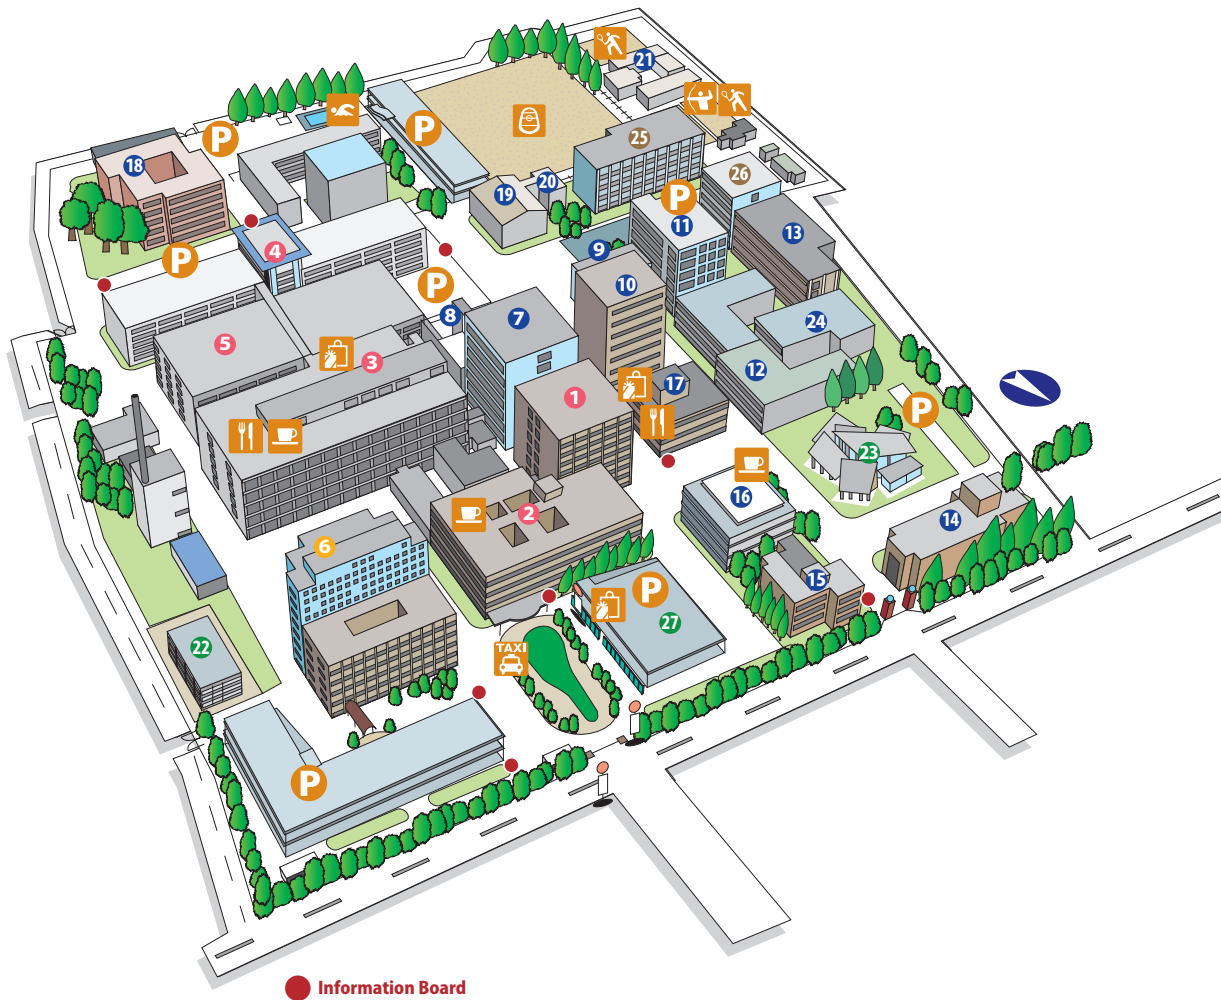

# Shikata Campus

● Information Board

## Shikata Campus

1	Administration Building
2	Outpatient Clinics(Medical)
3	Central Clinics
4	Inpatient Ward
5	Advanced Medical Center
6	Dental School,Outpatient Clinics (Medical & Dental)
7	Clinical Research Building
8	Clinical Education Building & Pathology Center
9	Former Radioisotope Research Center
10	General Education Research Building
11	Medical Research Building
12	Medical Science Building Neutron Therapy Research Center
13	Medical Education Building
14	Shikata Auditorium (Former Biochemistry Building)

15	Medical Research Archives (Former Nutrition Science Building)
16	Shikata Branch Library
17	Alumni Memorial Building
18	Faculty of Health Sciences Building
19	Gymnasium
20	Martial Arts Gymnasium
21	Koyukai Club Activities Facility
22	Community based Medical Education Center Okayama (MUSCAT CUBE)
23	Junko Fukutake Hall
24	Interdisciplinary Education and Research Building
25	Department of Animal Resources,Shikata Laboratory,Advanced Science Research Center
26	Department of Radiation Research,Shikata Laboratory,Advanced Science Research Center
27	Shikata Parking Mall